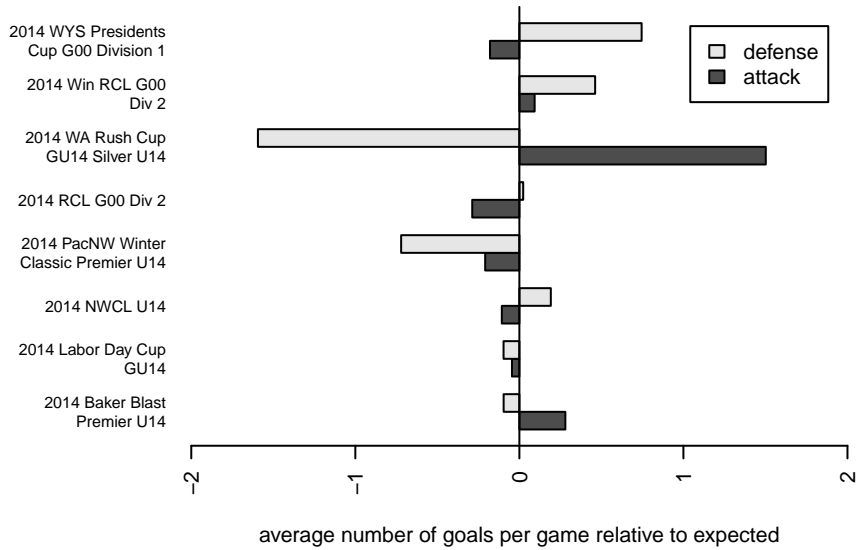

Eastside FC White G00

Eastside FC
 Preston, WA
 G00 total strength=1369
 attack=7.4 defense=6.99
 fall league = RCL G00 Div 2
 spr league = Win RCL G00 Div 2

alt names used:
 139 Eastside FC 00 White
 Eastside FC White [G00]
 EASTSIDE FC GIRLS 00 WHITE
 EASTSIDE FC GIRLS 00 WHITE
 Eastside FC G00 White
 Eastside FC G00 White B
 EASTSIDE FC GIRLS 00 WHITE (WA)
 Eastside FC G00 White B
 Eastside FC G00 White B

Venues played:
 2014 Baker Blast Premier U14
 2014 WA Rush Cup GU14 Silver U14
 2014 NWCL U14
 2014 Labor Day Cup GU14
 2014 RCL G00 Div 2
 2014 PacNW Winter Classic Premier U14
 2014 Win RCL G00 Div 2
 2014 WYS Presidents Cup G00 Division 1

**attack and defense variance (black dot)
relative to other teams
and top 10 in region**

**attack and defense rating
relative to others at age
and all opponents in last 13 months**

Performance relative to 13 month average