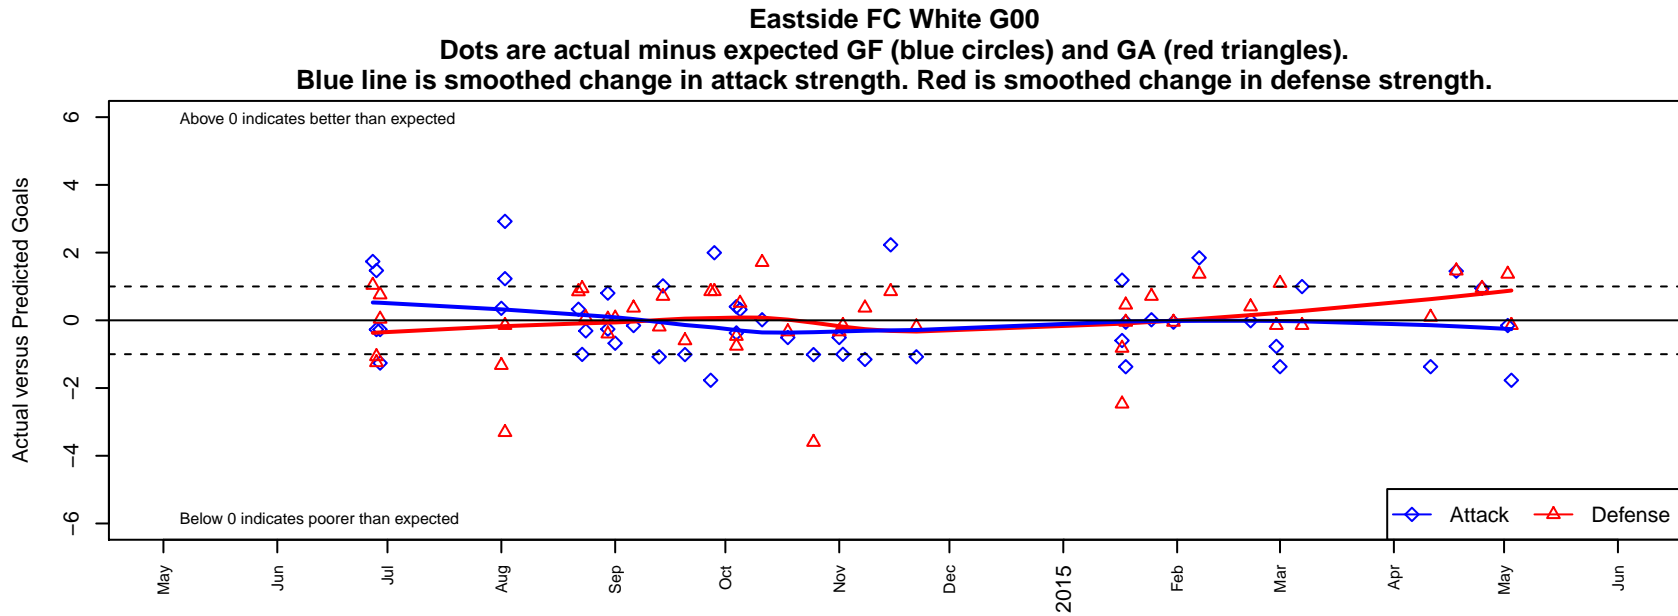

Eastside FC White G00

Eastside FC
 Preston, WA
 G00 total strength=1369
 attack=7.4 defense=6.99
 fall league = RCL G00 Div 2
 spr league = Win RCL G00 Div 2

alt names used:
 139 Eastside FC 00 White
 Eastside FC White [G00]
 EASTSIDE FC GIRLS 00 WHITE
 EASTSIDE FC GIRLS 00 WHITE
 Eastside FC G00 White
 Eastside FC G00 White B
 EASTSIDE FC GIRLS 00 WHITE (WA)
 Eastside FC G00 White B
 Eastside FC G00 White B

**attack and defense variance (black dot)
relative to other teams
and top 10 in region**

**attack and defense rating
relative to others at age
and all opponents in last 13 months**

Performance relative to 13 month average