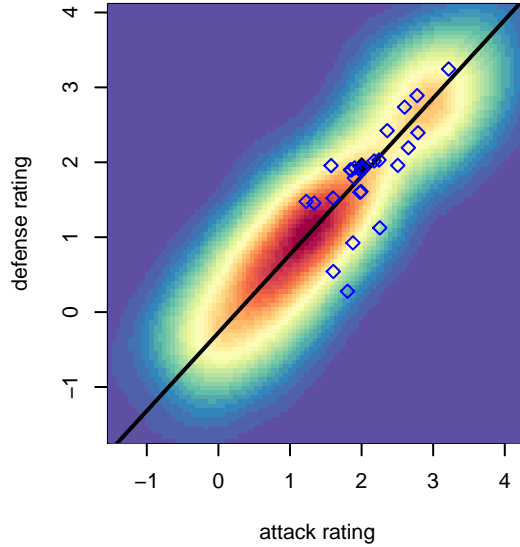

Eastside FC White G00

Eastside FC
 Preston, WA
 G00 total strength=1369
 attack=7.4 defense=6.99
 fall league = RCL G00 Div 2
 spr league = Win RCL G00 Div 2

alt names used:
 139 Eastside FC 00 White
 Eastside FC White [G00]
 EASTSIDE FC GIRLS 00 WHITE
 EASTSIDE FC GIRLS 00 WHITE
 Eastside FC G00 White
 Eastside FC G00 White B
 EASTSIDE FC GIRLS 00 WHITE (WA)
 Eastside FC G00 White B
 Eastside FC G00 White B

**attack and defense variance (black dot)
relative to other teams
and top 10 in region**

**attack and defense rating
relative to others at age
and all opponents in last 13 months**

Performance relative to 13 month average