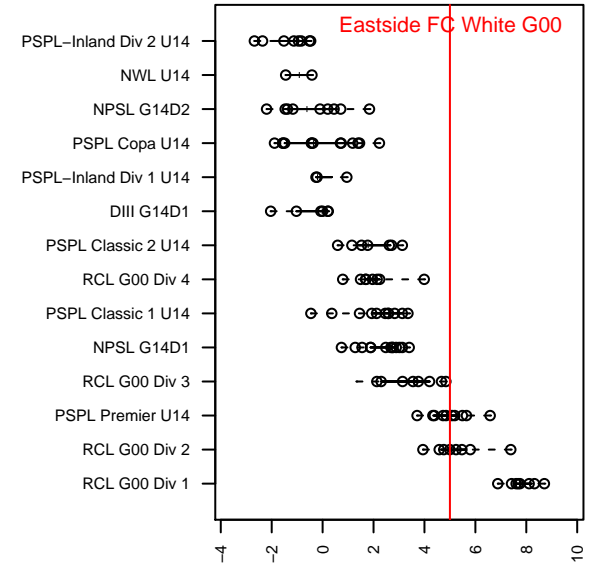

Eastside FC White G00

Eastside FC
 Preston, WA
 G00 total strength=1369
 attack=7.4 defense=6.99
 fall league = RCL G00 Div 2
 spr league = Win RCL G00 Div 2

alt names used:
 139 Eastside FC 00 White
 Eastside FC White [G00]
 EASTSIDE FC GIRLS 00 WHITE
 EASTSIDE FC GIRLS 00 WHITE
 Eastside FC G00 White
 Eastside FC G00 White B
 EASTSIDE FC GIRLS 00 WHITE (WA)
 Eastside FC G00 White B
 Eastside FC G00 White B

Venues played:
 2014 Baker Blast Premier U14
 2014 WA Rush Cup GU14 Silver U14
 2014 NWCL U14
 2014 Labor Day Cup GU14
 2014 RCL G00 Div 2
 2014 PacNW Winter Classic Premier U14
 2014 Win RCL G00 Div 2
 2014 WYS Presidents Cup G00 Division 1

**attack and defense variance (black dot)
relative to other teams
and top 10 in region**

**attack and defense rating
relative to others at age
and all opponents in last 13 months**

Performance relative to 13 month average