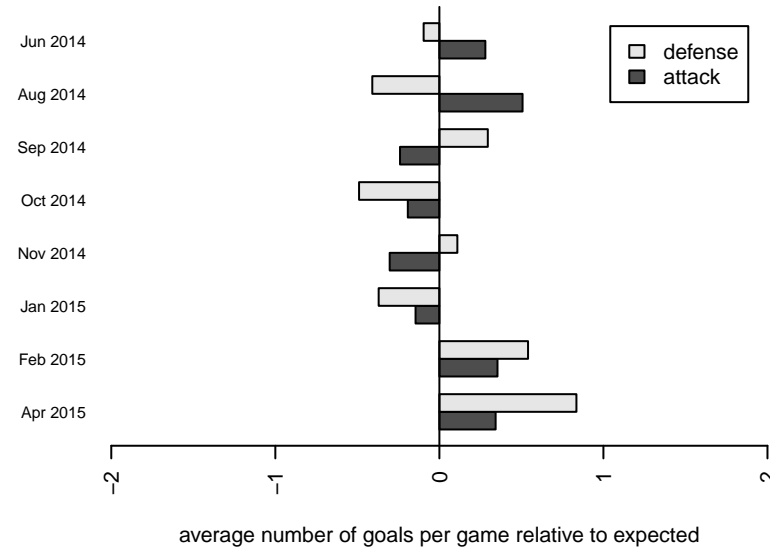

Performance relative to 13 month average